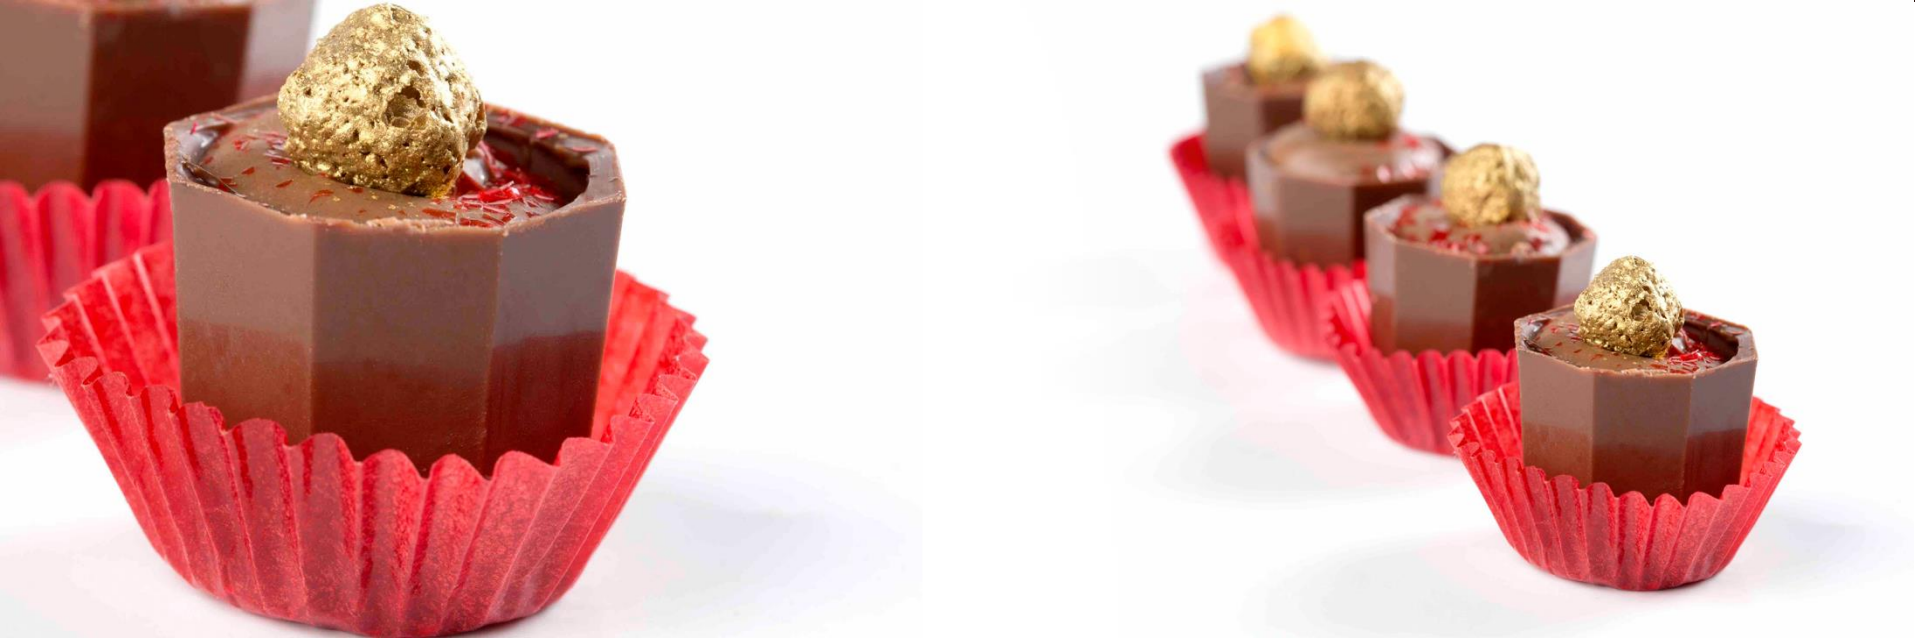

CERINE *Chocolate.*

all you want to know about our company.

Kumail / Olympia Mall
2nd Floor / Al Khaleej Street / Salimiya
Mob: + 965 6666 5575
www.cerinechocolate.com info@cerinechocolate.com

Jumeirah Lake Towers, Plot No E3, Saba 1 Tower Unit 1405
Mob: +971 52 9988405
P.O.-Box 9843 Dubai - U.A.E.
www.cerinechocolate.com info@cerinechocolate.com